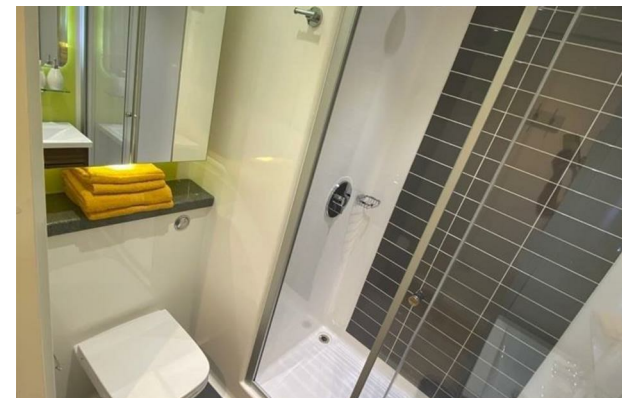

Blandford Square | | Newcastle | NE1 4HZ

£193 Per week

Blandford Square |  
Newcastle | NE1 4HZ  
£193 Per week

NEWCASTLE | STUDENT | SEPTEMBER

- Social and study spaces
- Garden area
- High speed Wi-Fi
- Utilities including water and heating
- Strong community
- 24-hour gym
- Onsite laundry facilities
- Contents insurance
- Excellent location
- Student only